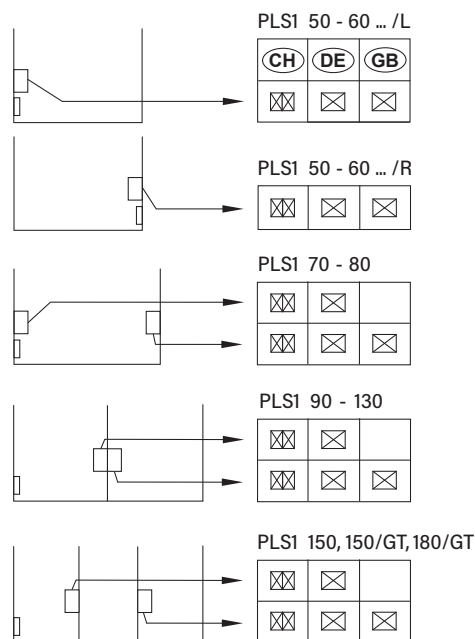

Steckdosen & Lichtsteuerung Prises & commandes de lumière Sockets & lighting controls

EIN/AUS, ON/OFF

dimmbar, dimmable

2000 - 6500 K

Die Lichtquellen und elektronischen Bauteile sind gemäss Artikel 4 der EU-Verordnung 2019/2020 durch eine Fachperson auswechselbar.

Les sources lumineuses et les composants électroniques sont remplaçables par une personne qualifiée, conformément à l'article 4 du règlement UE 2019/2020.

The light sources and electronic components are replaceable by a qualified person in accordance with Article 4 of EU Regulation 2019/2020.