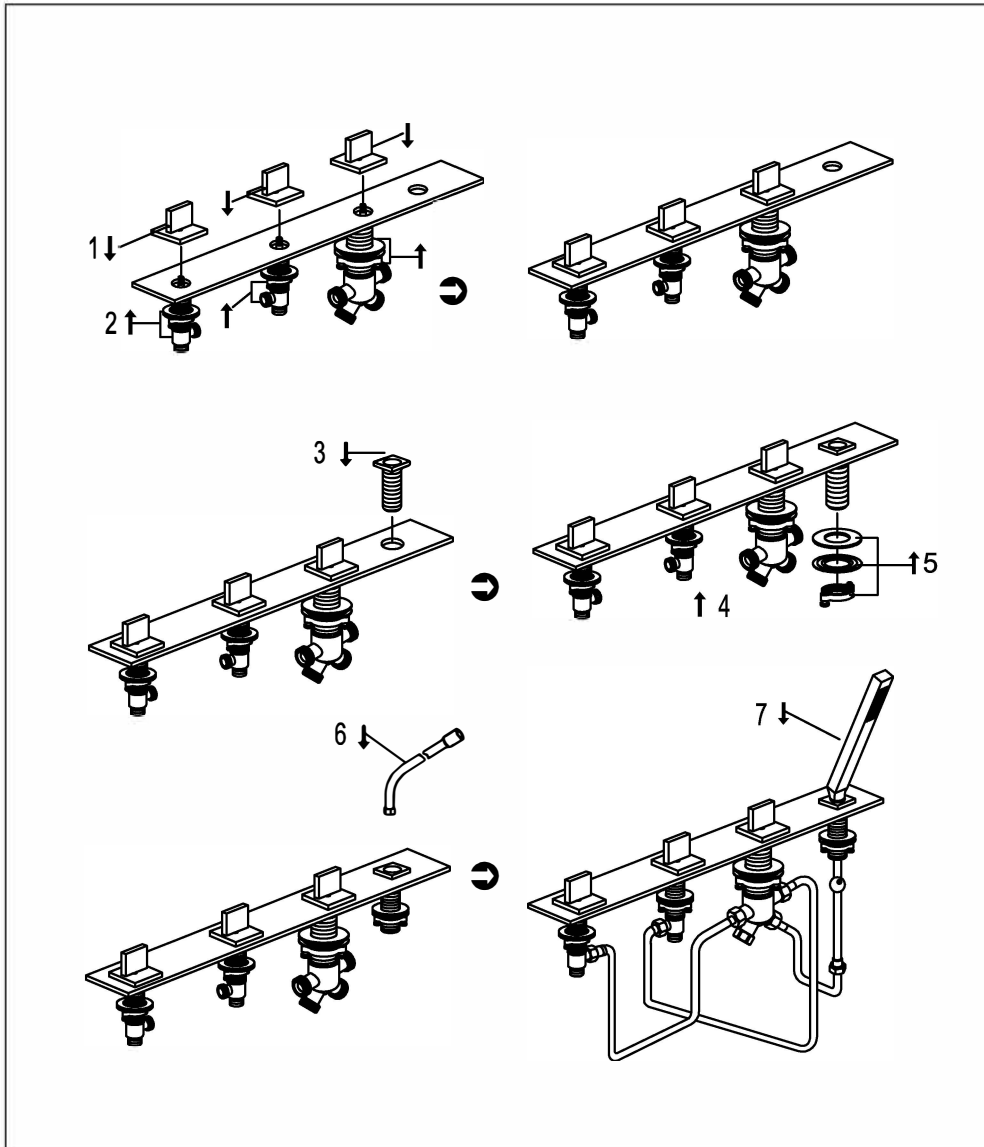

STEINBERG

4-Loch Wanne/Brause-Standarmatur

160.2480 S

Installation